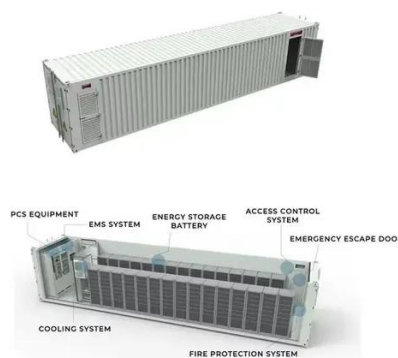

Communication Base Station Battery Cabinets , Huijue Group E ...

Behind every communication base station battery cabinet lies a complex engineering marvel supporting our hyper-connected world. As 5G deployments surge 78% YoY (GSMA 2023), ...