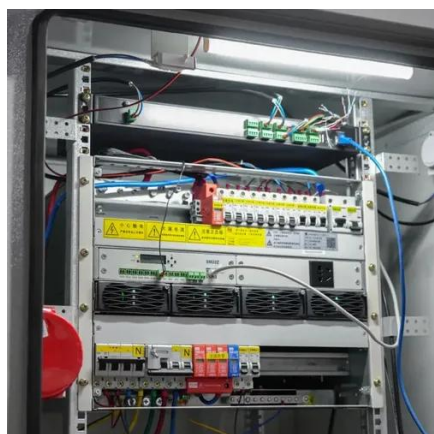

[Sol-Ark® Whole Home 15K-2P Hybrid Inverter](#)

The 15K-2P hybrid solar inverter is a complete whole home backup. It can also power and charge your electric vehicles or generators and help ...