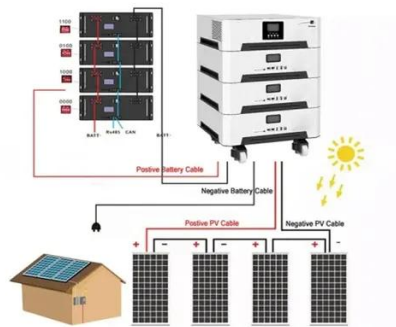

Sol-Ark 15K All-in-One Hybrid Inverter

The new 15K inverter brings a new level of power and capability boasting 15,000W of continuous AC power, robust surge power (up to 24,000W (10 sec.)) as well as having three ...

Sol-Ark 15K-2P 48V All-in-One Hybrid Inverter, ...

The Sol-Ark 15k all-in-one hybrid inverter takes up to ...

15kW Hybrid On/Off-Grid Inverter Battery Charger Sol Ark

Sol Ark SA-15K-2P-N is a 15,000 watt (15kW) 240Vac output and 97.5% efficiency hybrid inverter that works grid-connected or off-grid. The single unit operates as a power inverter, battery ...