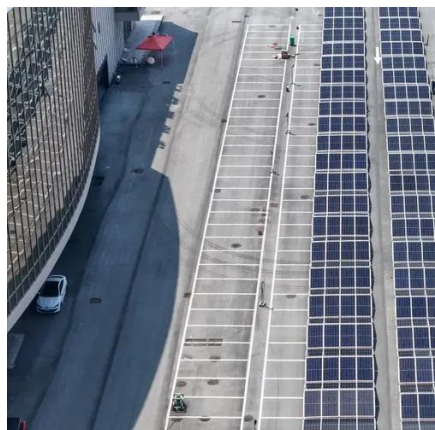

# Belmopan solar Container Substation Safety

## Belmopan solar Container Substation Safety

### [Belmopan , Belize, Map, & History , Britannica](#)

Belmopan, capital of Belize. It is located near the town of Roaring Creek, in the Belize River valley 50 miles (80 km) inland from Belize City, the former capital on the Caribbean coast. The new ...

## [The City of Belmopan is the capital Of Belize](#)

Belmopan is the Belize capitol, and with a population 20,000+ is the fastest growing population center in Belize. Once a sleepy town mainly populated by public ...