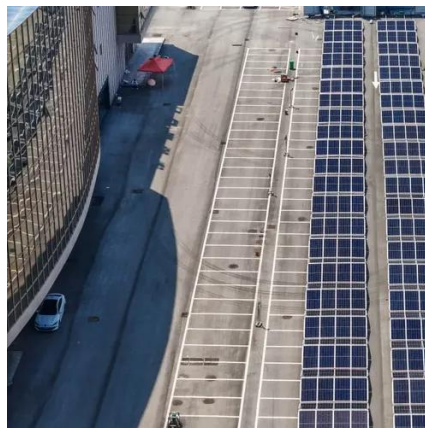

[Belmopan , Belize, Map, & History , Britannica](#)

Belmopan, capital of Belize. It is located near the town of Roaring Creek, in the Belize River valley 50 miles (80 km) inland from Belize City, the former capital on the Caribbean coast. The new ...