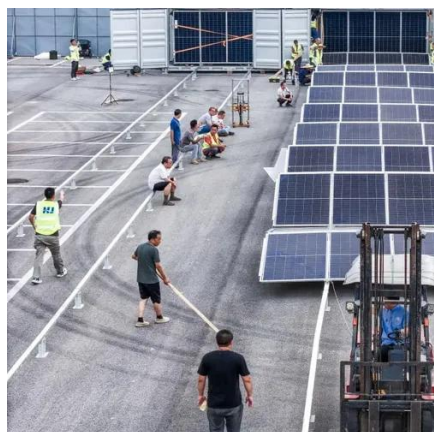

The City of Belmopan is the capital Of Belize

Belmopan is the Belize capitol, and with a population 20,000+ is the fastest growing population center in Belize. Once a sleepy town mainly populated by public ...