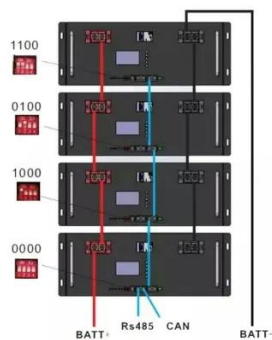

Best lithium power station factory Factory