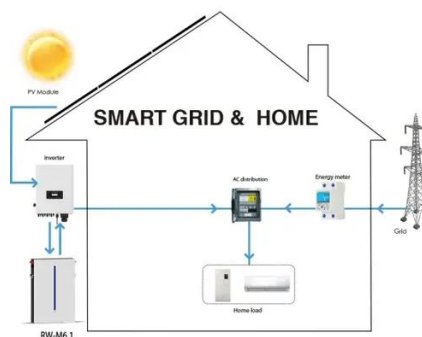

[Containerized energy storage , Microgreen.ca](#)

Microgreen offers large-scale energy storage that is reliable in harsh environments, cost effective with top energy density, and provides best return on investment.

[THE POWER OF SOLAR ENERGY CONTAINERS: A ...](#)

From portable units to large-scale structures, these self-contained systems offer customizable solutions for generating and storing solar power. In this guide, we'll explore the ...