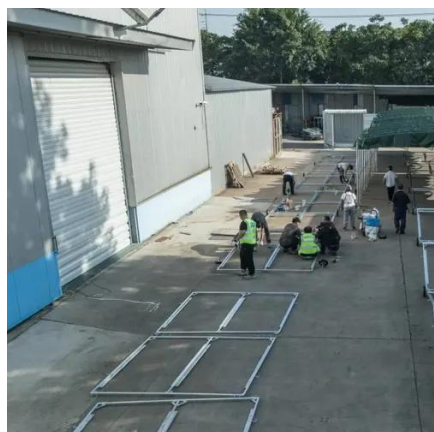

[Shop Chassis Black Gloss Frame Paint, Eastwood Auto](#)

Use Eastwood Chassis Black to make the undercarriage look just like new. We sell this automotive frame paint in quarts and gallons that can be rolled, brushed or sprayed, or in ...