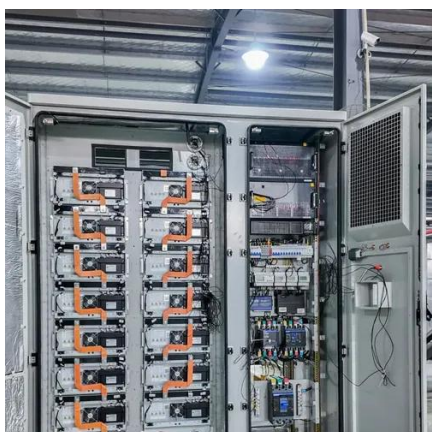

stores every extra electron like a ...

POWER INVERTER BLOEMFONTEIN

The outdoor power supply is a portable energy storage power supply with a built-in lithium-ion battery and its own energy storage. It can provide convenient power for various electrical ...

Power Inverter Bloemfontein , SP-Energy

Experience the ultimate power efficiency with high-quality inverters in Bloemfontein. Our product range includes top-rated brands like Deye Inverter, Luxpower Inverter, and SRNE Inverter.

POWER INVERTER BLOEMFONTEIN

The Demonstration Project is set to become an internationally leading multi-energy complementary and intelligently scheduled innovation base for the comprehensive utilization of ...

Deye Official Store **10 years warranty**