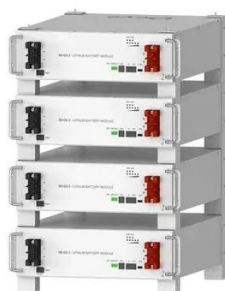

Deye Official Store **10 years warranty**