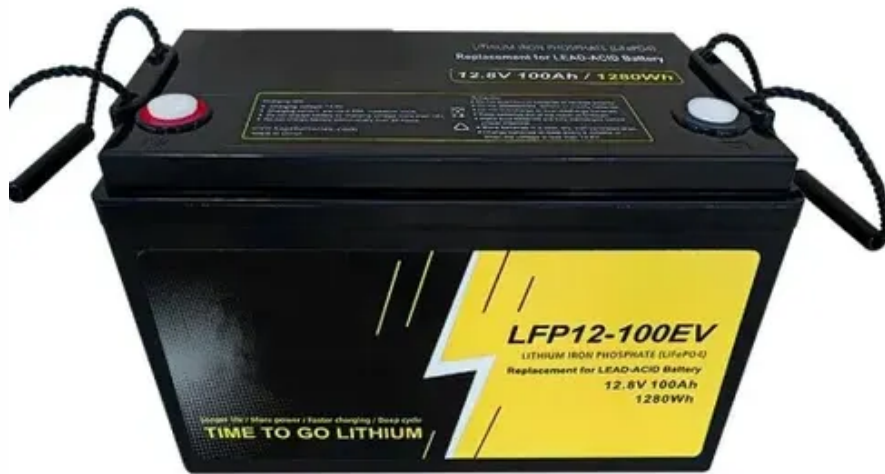

Brasilia Power Storage

Brasilia Power Storage

[Brasilia - Travel guide at Wikivoyage](#)

Brasilia (Portuguese: Brasília), the capital of Brazil and the seat of government of the Distrito Federal, is a planned city in the Central Highlands of Brazil.