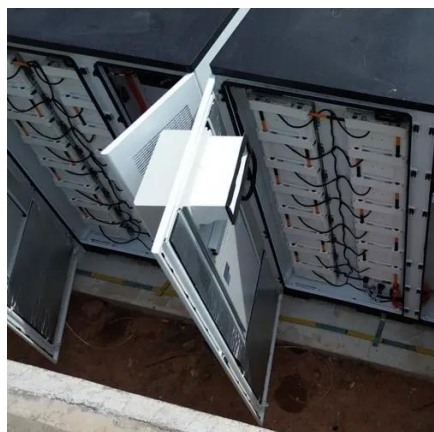

[Brussels solar container lithium battery factory is running](#)

The first phase of a 200 MW/800 MWh lithium-ion battery storage facility has come online in Belgium, signaling a new model for four-hour grid-scale batteries. A four-hour duration battery ...