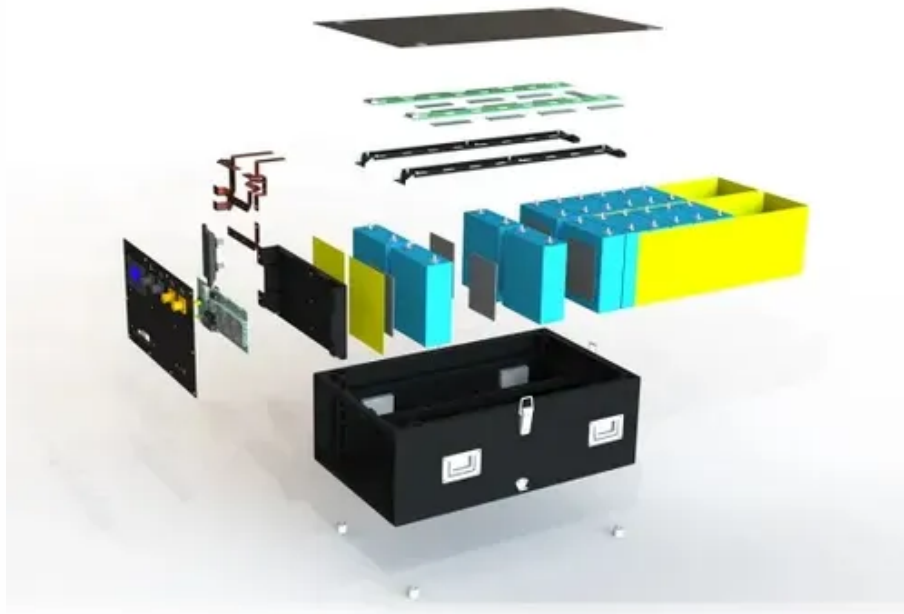

Bt16 battery cabinet

Overview

What is a battery cabinet?

A battery cabinet houses and protects the batteries that supply stored energy to a UPS system. It ensures that backup power is readily available whenever primary power is interrupted. Battery cabinets can be installed indoors or outdoors and are designed to provide secure, organized, and scalable energy storage for continuous power delivery.

What types of battery cabinets are available?

Tariff Relief. Up to 10% Protection. Battery cabinets from diverse manufacturers APC, Toshiba, CC Power, Eaton, Powerware, Mitsubishi, Narada, and Salicru. We stock new and used battery cabinets in support of our energy storage packages, ups backup systems and rental UPS. Speak to a power expert to match up with your specific requirements.

What is a global power supply battery cabinet?

Global Power Supply provides a full range of battery cabinets engineered to extend UPS runtime, protect sensitive loads, and maintain continuity in any environment. A UPS system provides immediate backup power during an outage. Paired with compatible UPS battery cabinets, your facility gains extended power capacity and greater resilience.

[755-00086 R02 BC16 MITSUBISHI MANUAL](#)

The BC16 battery cabinet is equipped with four casters, two swivel types in front and two rigid types in the back. Move the cabinet into the desired location and lock the front casters.