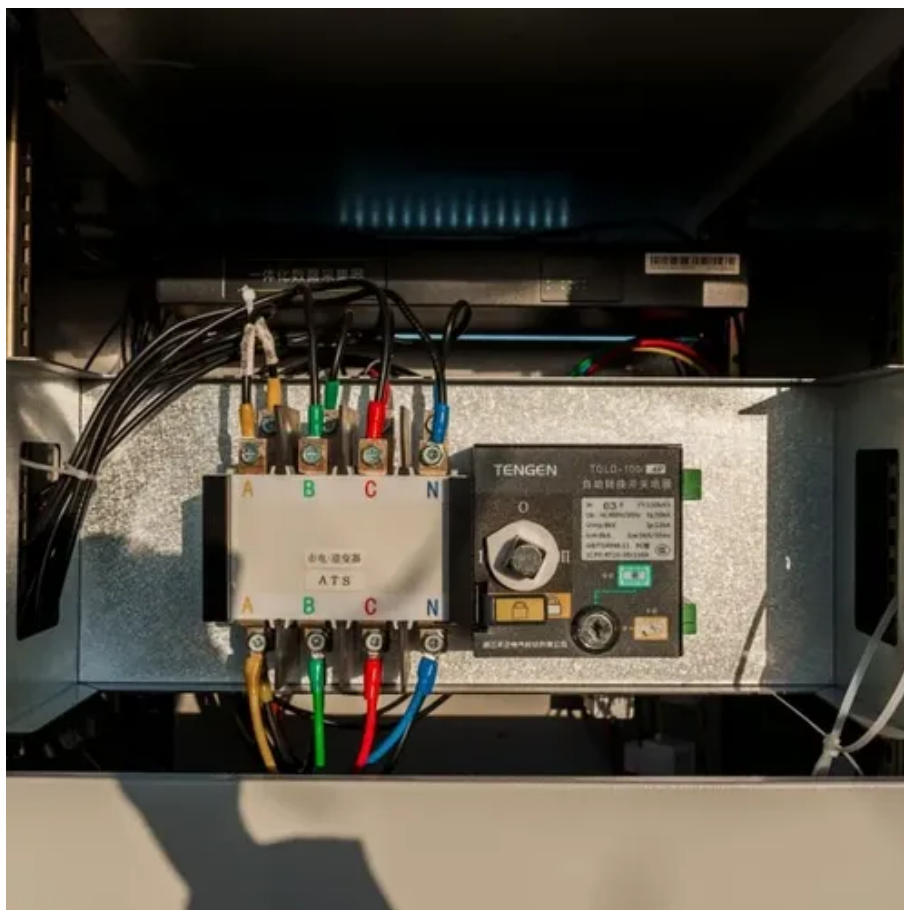

Bulk Purchase of Waterproof Smart Photovoltaic Energy Storage Containers