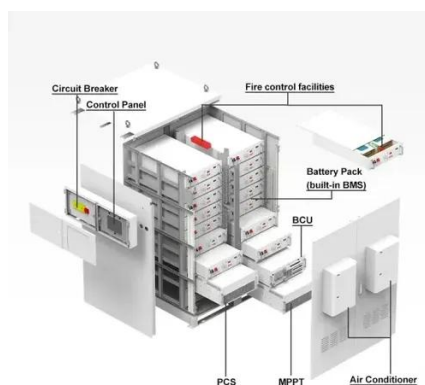

[Indoor Modular Battery Rack System \(CIBR-M\)](#)

Explore Charles Industries' Indoor Modular Telecom Battery Rack System (CIBR-M) & Enclosures, designed for efficient battery ...

[What Are the Best Backup and Storage Solutions for Telecom?](#)

Telecom battery backup systems are designed to provide uninterrupted power supply during outages, ensuring that communication services remain operational. These systems typically ...

Battery String-S224

- 1C Charge/Discharge
- Easy configuration and maintenance
- Power supply can be single battery string or parallel battery strings

[Telecom Battery Requirements for Indoor Equipment Rooms](#)

This article outlines the key requirements for telecom batteries used in indoor equipment rooms, with a focus on system design considerations rather than specific battery ...