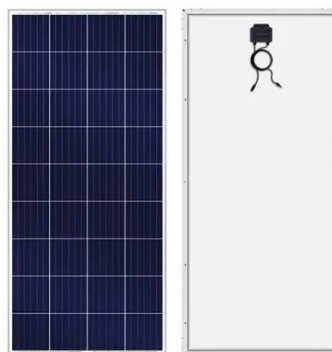

[Best Inverter Options for Lithium Battery Use in 2025-2025](#)

Finding the right inverter to pair with lithium batteries can improve efficiency, safety, and reliability for solar storage, home backup, and off-grid systems. This guide highlights five ...