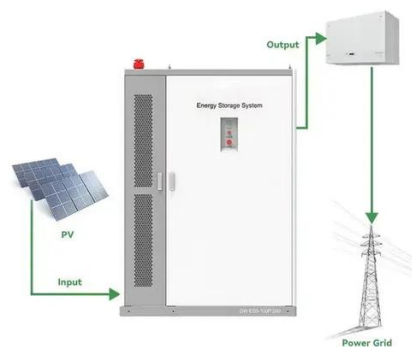

and portable unit is ...