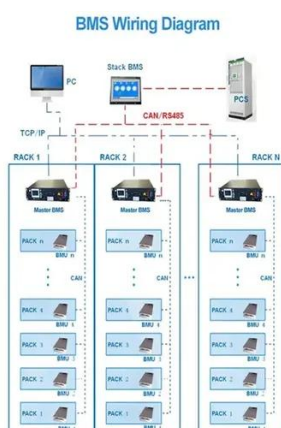

KFC Menu Prices of January 2026

Looking for latest KFC menu prices 2025? Kfcmenuusa is providing KFC menu with prices with calories and deals info. KFC menu is with following options A Guide of KFC hours, app, ...

Teaching

View Upcoming Willow Workshops Organise your bespoke workshop now Contact us here to organise your bespoke workshop, and feel free to take a look at our price list to give you an ...