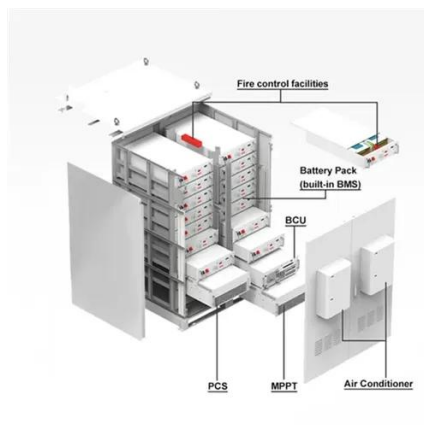

ESS

Best 12 Volt to 220 Volt Pure Sine Wave Inverters for Home and ...

Evaluating these factors along with your budget will help you select the most efficient and reliable inverter for converting 12V DC power into stable 220V AC electricity for ...

Inverter 12v To 220v

Portable Power Inverter 1000W/500W, 12V to AC 220V/230V Converter - Dual USB, Double C-Type, Double Universal Sockets, LCD Display, Accessory ...

Inverter 12v To 220v

Portable Power Inverter 1000W/500W, 12V to AC 220V/230V Converter - Dual USB, Double C-Type, Double Universal Sockets, LCD Display, Accessory Storage, Easy to Carry, Fit for ...