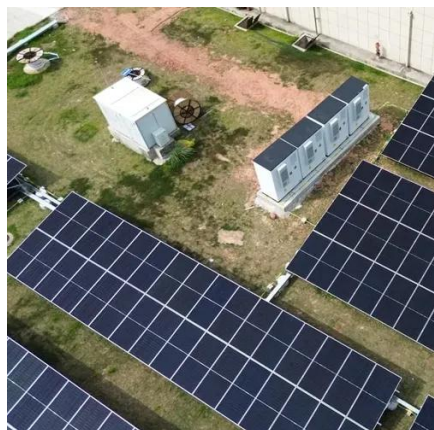

China bolt on circuit breaker in Toronto