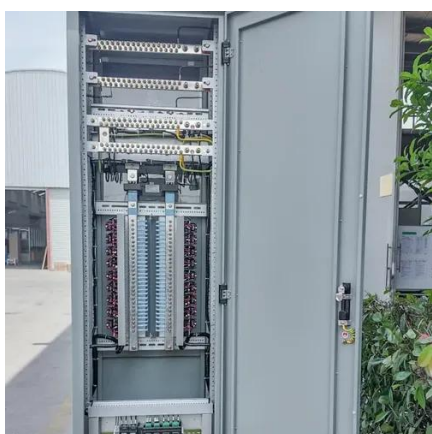

US ...

[China Portable Power Station Manufacturers: Boltpower](#)

In recent years, the demand for portable power stations has been on the rise, and China has emerged as a leading manufacturer in this industry. This blog post will explore the top China ...

[China Portable Power Station Manufacturers: ...](#)

In recent years, the demand for portable power stations has been on the rise, and China has emerged as a leading manufacturer in this industry. This ...

[Portable Power Stations: The Chinese Innovation](#)

Portable power stations from China come in various sizes and power outputs, catering to different needs, from small devices to large appliances. This versatility makes them ...