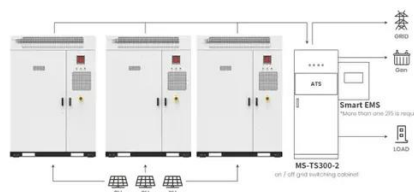

This is a professionally developed outdoor mobile power supply and new energy storage product.

·Intelligent inverter technology, with 1500 rated power and 1008wh capacity.

Application scenarios of energy storage battery products