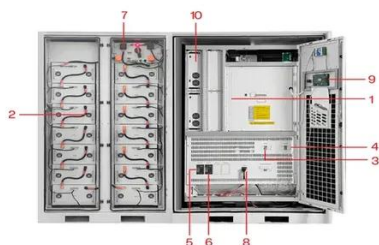

### **4 types of Base stations**

Macro cell, Micro cell, Pico cell and Femto cell are 4 types of base stations in wireless communication networks.

## [Breaking Down Base Stations - A Guide to ...](#)

...

What are the main components of a telecom tower? The technology that makes up most telecom tower sites can be boiled down to ...

## Base Station Equipment - Types and Applications of Mobile Communication

Base Station Equipment - Types and Applications of Mobile Communication Base Stations

- 1 PCS Module
- 2 Battery room
- 3 Grid side circuit breaker
- 4 Load side circuit breaker
- 5 OPV1 side circuit breaker
- 6 OPV2 side circuit breaker
- 7 High Volt Box
- 8 BAT side circuit breaker
- 9 LCD display screen
- 10 MPPT