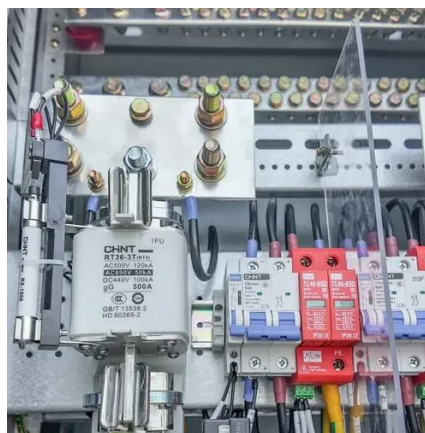

### **4 types of Base stations**

Macro cell, Micro cell, Pico cell and Femto cell are 4 types of base stations in wireless communication networks.

## [Breaking Down Base Stations - A Guide to ...](#)

...

What are the main components of a telecom tower? The technology that makes up most telecom tower sites can be boiled down to ...

## Base Station Equipment - Types and Applications of Mobile Communication

Base Station Equipment - Types and Applications of Mobile Communication Base Stations

- 1 PCS Module
- 2 Battery room
- 3 Grid side circuit breaker
- 4 Load side circuit breaker
- 5 OPV1 side circuit breaker
- 6 OPV2 side circuit breaker
- 7 High Volt Box
- 8 BAT side circuit breaker
- 9 LCD display screen
- 10 MPPT