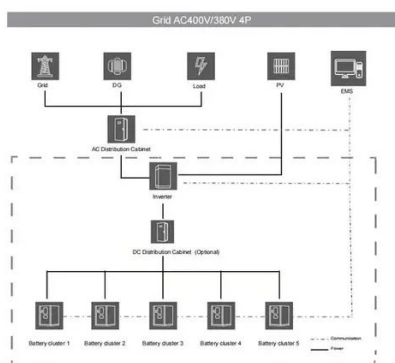

Pole-Type Base Station Cabinet , Efficient Energy Solutions for

Discover the Pole-Type Base Station Cabinet with integrated solar, wind energy, and lithium batteries. Designed for seamless installation and

remote monitoring, this energy-efficient ...

Communication Base Station Energy Storage Cabinet: The ...

Meet the communication base station energy storage cabinet - the industrial equivalent of a superhero's utility belt. These unassuming metal cabinets work 24/7 to ensure your TikTok ...