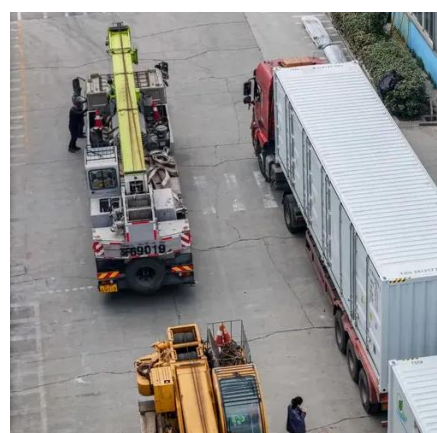

Base Stations

Base stations form a key part of modern wireless communication networks because they offer some crucial advantages, ...