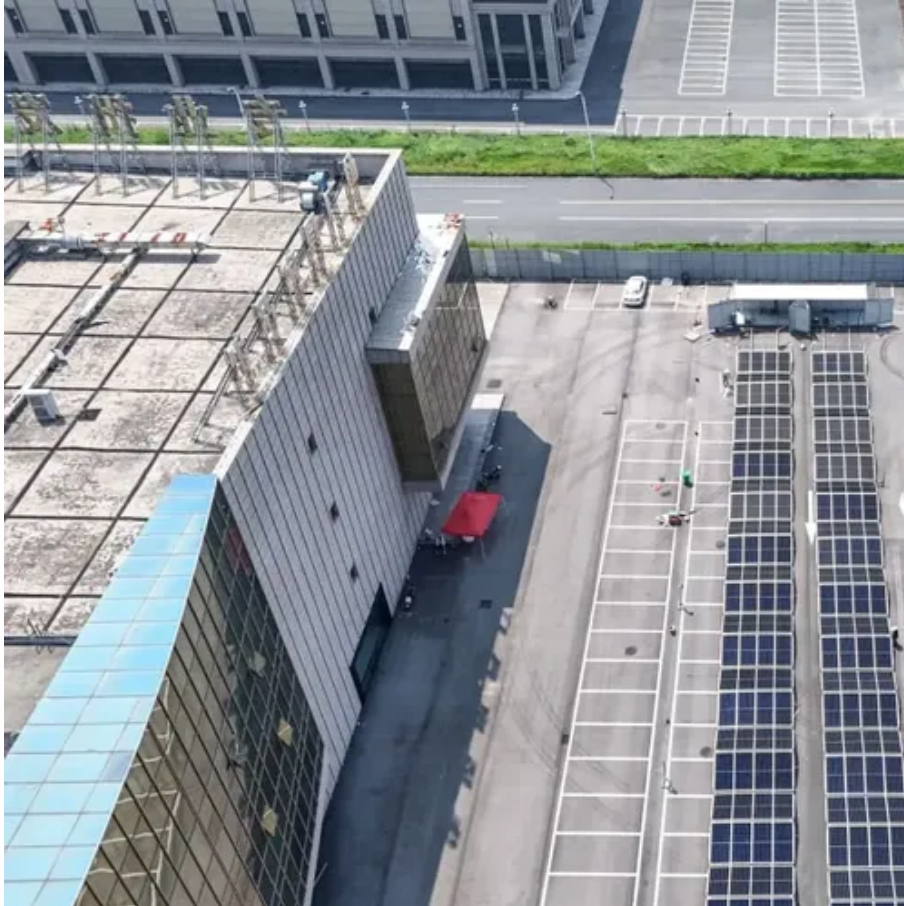

Communication emergency base station

Communication emergency base station

13 Best Ham Radio Base Stations for Emergency Communications ...

Great options await in 2025's top ham radio base stations for emergency comms--discover which model best fits your needs today.

What are the emergency communication functions of a TETRA Base Station

When a user presses the emergency button on their TETRA handset, the base station receives a signal. It then sends out an alert to all relevant users. This alert can be in the form of a loud ...

Base station

In traditional wireless communications, it can refer to the hub of a dispatch fleet such as a taxi or delivery fleet, the base of a TETRA network as used by government and emergency services ...