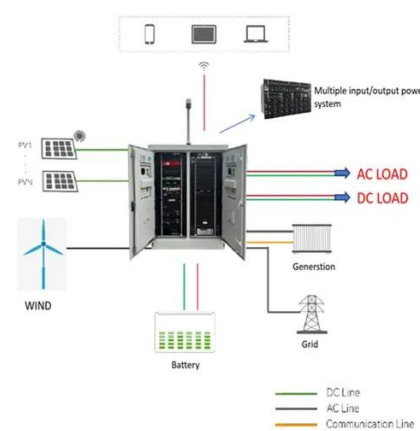

Companion Rover Lithium 40Ah Power Station: Tested

Find many great new & used options and get the best deals for Companion Rover Lithium 40AH Power Station - 10000071 at the best online prices at eBay! Free shipping for many products!