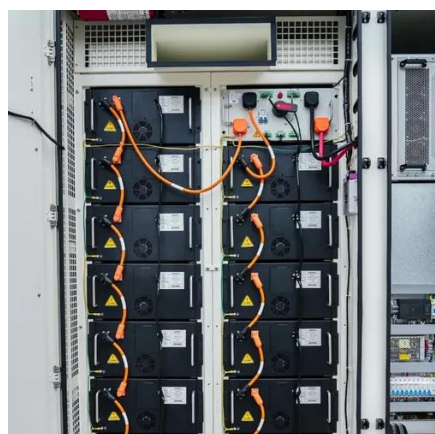

Companion Rover Lithium 40Ah Power Station: Tested

Find many great new & used options and get the best deals for Companion Rover Lithium 40AH Power Station - 10000071 at the best online prices at eBay! Free shipping for many products!