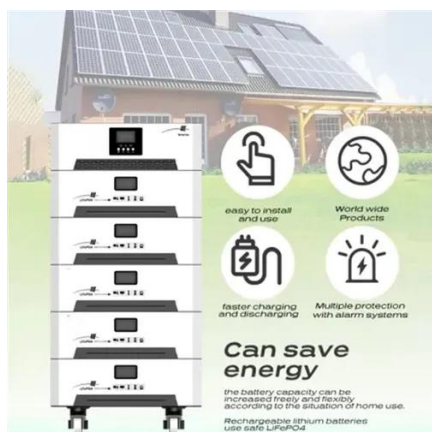

Amazon : 12v Dc To 240v Ac Inverter

DC 12V to AC120V Pure Sine Wave Power Inverter 600W with Dual sockets Output and DC 5V 2Amp USB Output. Ideal for Most Small Power appliances. (600W) Need help?