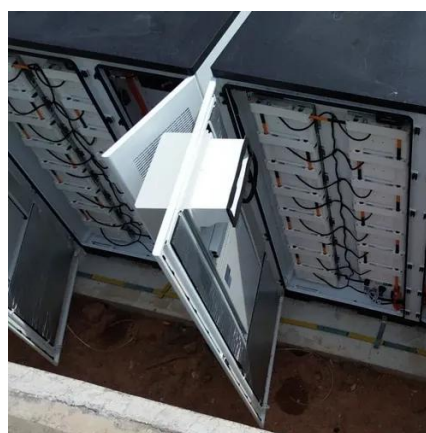

UPS Cabinet Solutions

Cabinet solutions are available in both size and color to match most UPS system manufacturers. Cabinet solutions can be equipped with an optional circuit breaker for either external or ...

Edwards BC-1 Battery Cabinet

The Edwards Battery Cabinet remote closet cabinet design allows the installation of control panel electronics in electrical closets. The remote ...