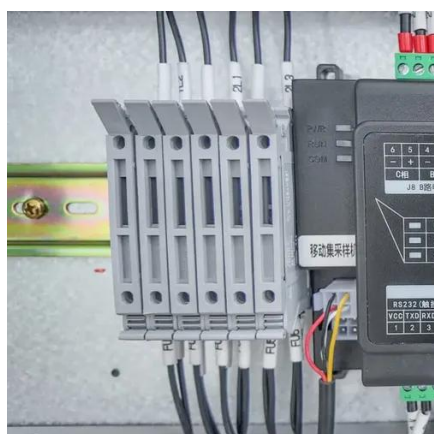

opening the door! Put it anywhere!