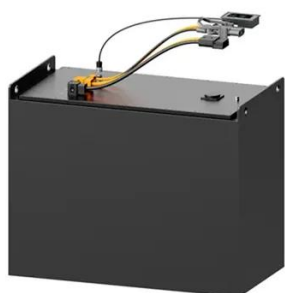

[Power Controls, Inc. \(PCI\): power controls, switchgear...](#)

The industry's first UL listed medium voltage load interrupter switchgear. All of our products are manufactured to current industry and utility and outdoor models.