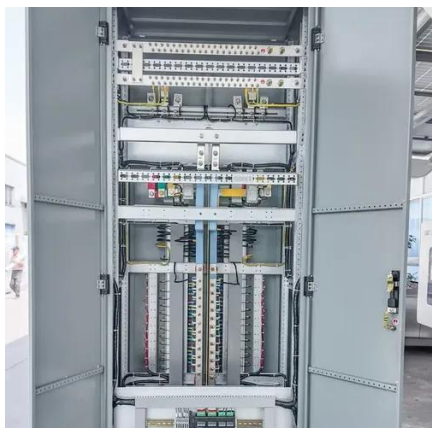

Control switchgear in China in Los-Angeles