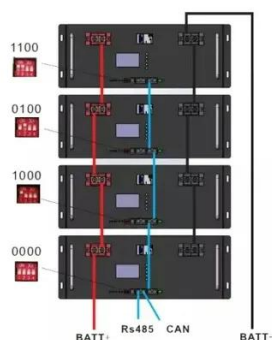

## Compare Apple iPad Models , Costco

Display: The displays have rounded corners. When measured diagonally as a rectangle, the 13-inch iPad Pro is 13 inches, the 12.9-inch iPad Pro is 12.9 inches, the 11-inch iPad Pro (M4 ...