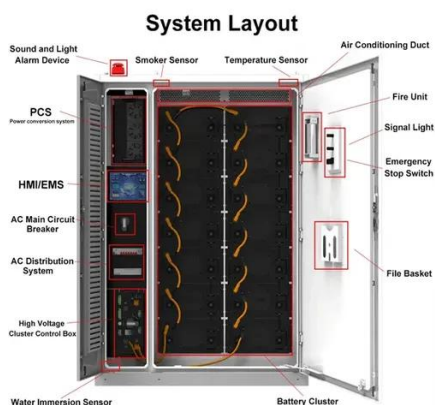

membership ...