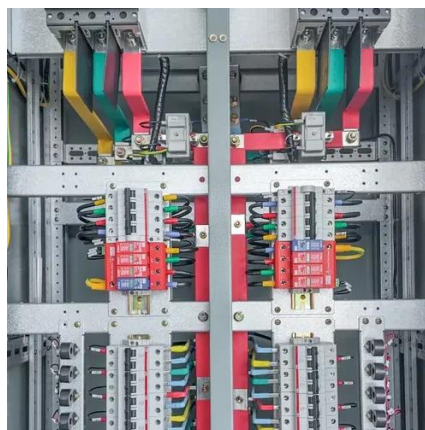

Containerized Maritime Energy Storage . ABB Marine & Ports

ABB's containerized energy storage solution is a complete, self-contained battery solution for a large-scale marine energy storage. The batteries and all control, interface, and auxiliary ...