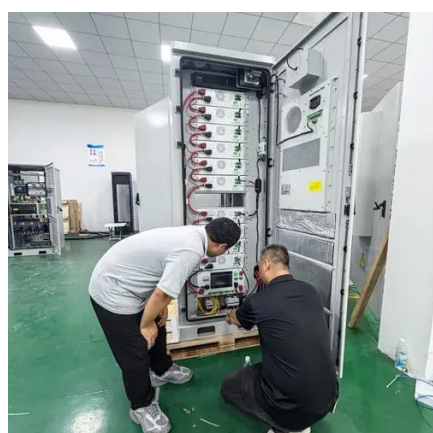

[Custom 1mwh to 10mwh Energy Storage Systems ...](#)

High Capacity and Flexibility: This energy storage system container offers a range of capacities from 1MWh to 10MWh, catering to various user needs, ...