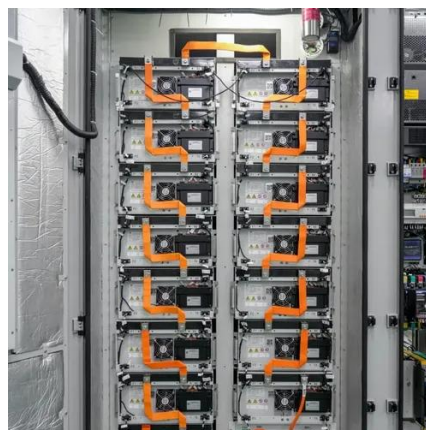

CYPRUS COMMUNICATION

The operational constraints of 5G communication base stations studied in this paper mainly include the energy consumption characteristics of the base stations themselves, the ...

[High Protection Grade High Anti-Theft Outdoor ...](#)

ET7575160B-160 is an outdoor cabinet which can protect customer's equipment from damage and extreme weather conditions. Battery and ...