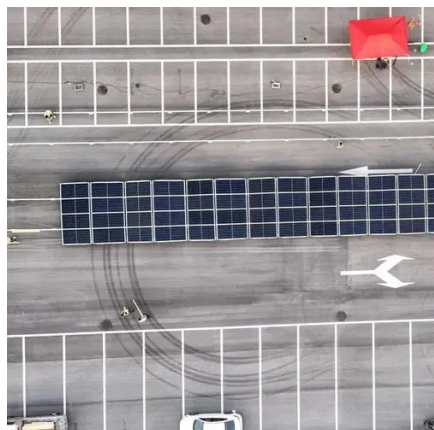

DC inverter waterproof