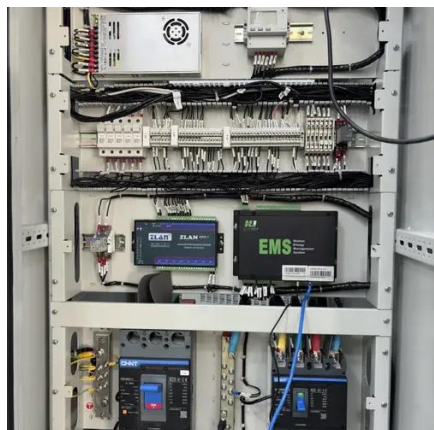

Delivery time for 20-foot folding containers used in fire stations