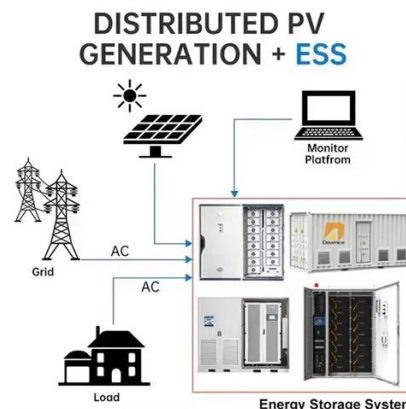

Distribution network restoration supply method considers 5G base

In view of the impact of changes in communication volume on the emergency power supply output of base station energy storage in distribution network fault areas, this ...

[The challenges of building a 5G base station](#)

To meet 3GPP specifications, a 5G New Radio (NR) implementation must meet demanding processing requirements and RF capabilities. Compared to LTE, this results in a ...

[Optimal Backup Power Allocation for 5G Base Stations](#)

We model the optimal backup power allocation as a mixed-integer linear programming, where the multiplexing gain of BSs power demands is

exploited and the network reliability is quantified
...

Equipment Needed to Build a 5G Base Station

Overview of 5G base station equipment, components, and layered architecture covering antenna systems, RRU/BBU functions, transmission, power, and monitoring.