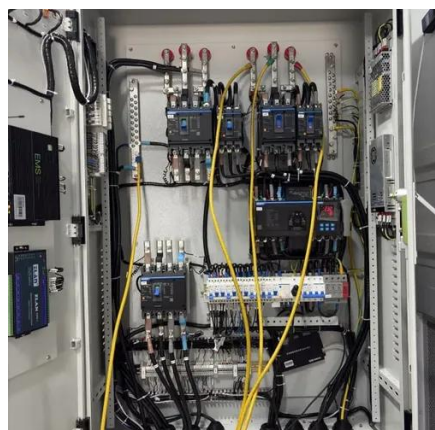

Switches

DTU324, Square D, Non-Fusible, 3 Pole, 200 Amp, 240 Volt, DTU Manual Transfer Switch with a NEMA 1 enclosure.

YaeTek100Amp Disconnect Knife Switch 3 Pole Double Throw Breaker

...

Shop Yaetek100amp Disconnect Knife Switch 3 Pole Double Throw Breaker Backup at best prices at Desertcart Norway. FREE Delivery Across Norway. EASY Returns & Exchange.