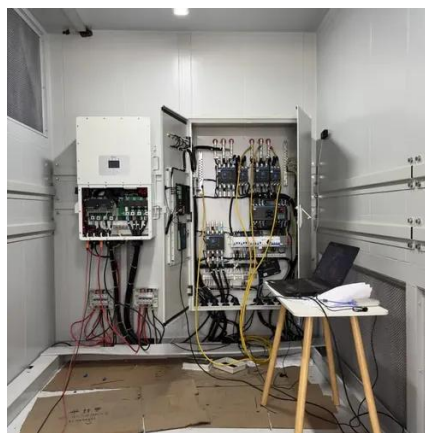

Yaetek100Amp Disconnect Knife Switch 3 Pole Double Throw ...

Shop Yaetek100amp Disconnect Knife Switch 3 Pole Double Throw Breaker Backup at best prices at Desertcart Norway. FREE Delivery Across Norway. EASY Returns & Exchange.

Double Throw Circuit Breakers

Discover double throw circuit breakers with CE certification, IP20 protection, and 20,000+ mechanical life. Ideal for home and industrial use.