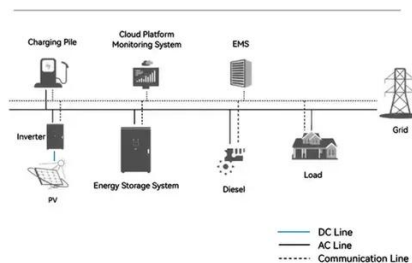

System Topology

[Curtain Walls Glazing Solutions In Dubai, UAE, ...](#)

The ES 60 Curtain Wall System features 60 mm wide mullions and transoms, ideal for both sloped and vertical facades, offering a range of cover caps ...