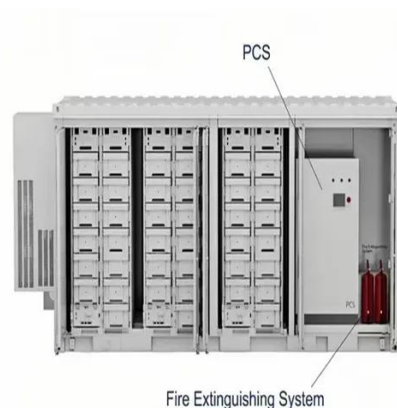

Curtain Wall Dubai - Sleek & Durable Exterior Glass Solutions

Bright Renovation specializes in designing and installing premium curtain walls in Dubai, providing sleek, durable, and energy-efficient building facades for commercial and residential projects.