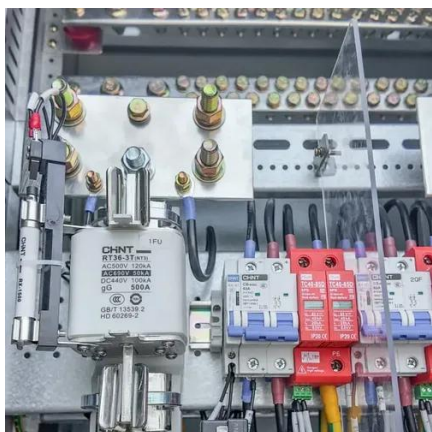

[Portable ESS sizing: match load profiles to autonomy targets](#)

With your load profile and autonomy target defined, you can now calculate the ideal portable ESS capacity. This formula provides a solid estimate for your needs.