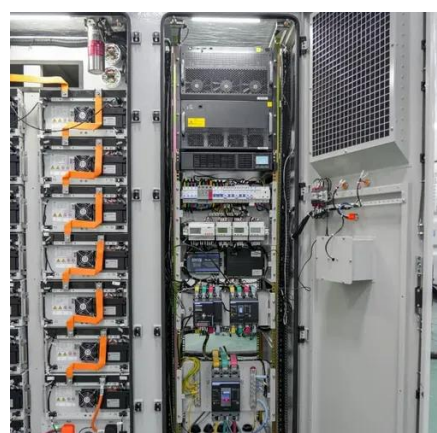

Eb70 solar container outdoor power

Eb70 solar container outdoor power

[EB70 Portable Power Station 1000W Power 100W USB-C ...](#)

T/MPPT DC OUTPUT AC OUTPUT 100-120V/700W
CIGARETTE LIGHTER BLUETTI V BLUETTI
Engineered for a Mobile Lifestyle Outdoor
Adventure From mobile phones and ...

[BLUETTI EB70S Portable Power Station , 800W 716Wh](#)

The EB70S portable power station was born from ultimate innovation and stay-of-the-art technologies. It features the 800W/ 1000W power inverter and 716Wh ...