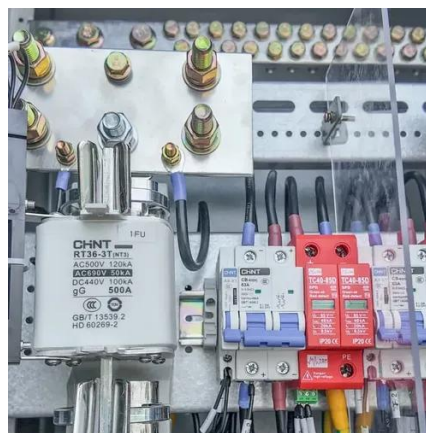

The 3 Best Portable Power Stations of 2025 , Reviews by Wirecutter

It offers lots of power for its size and price, and it has a wide array of outlets and charging ports, an easy-to-use interface, and a relatively rugged exterior. Each model must ...

EF EcoFlow Solar Generator DELTA 3 with 220W Solar Panel, ...

With EcoFlow's X-Stream technology and 1500W AC input, DELTA 3 charges from 0-100% in 56 minutes. A 30-minute charge provides hours of emergency backup before a power outage. ...