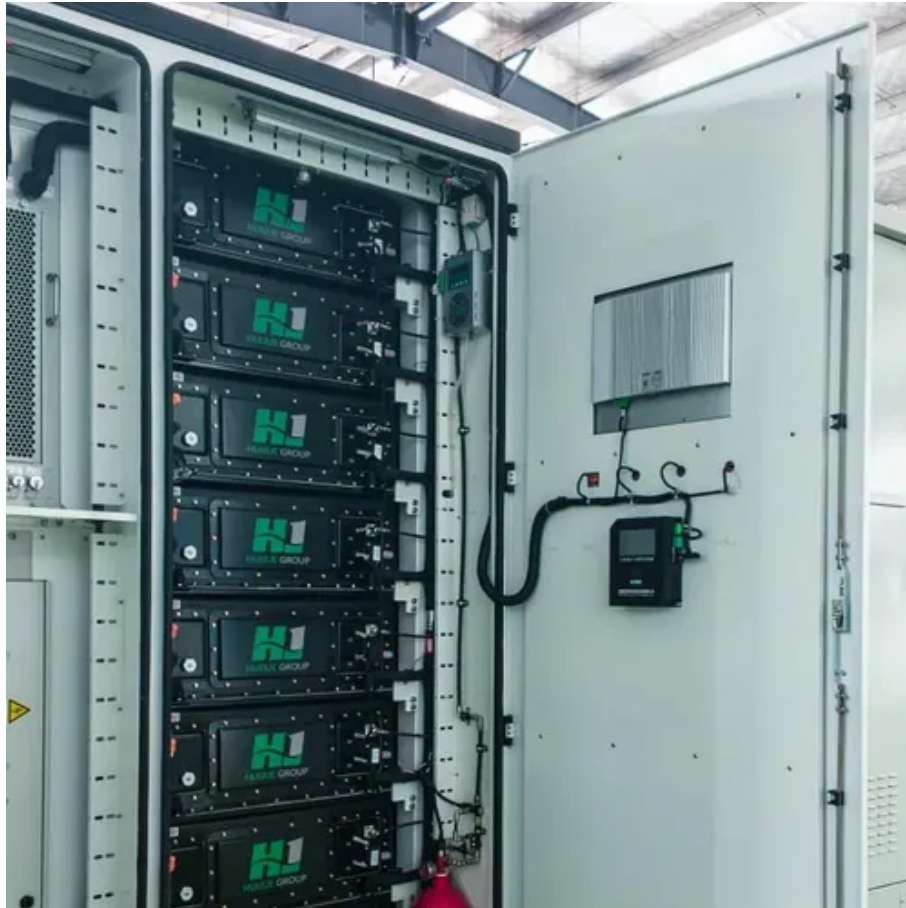

Emergency Communication Mobile Base Station

Emergency Communication Mobile Base Station

[Transportable base station for emergency communications](#)

Access to reliable communications services is a key factor in any emergency situation. ASTRI has succeeded in producing a mobile base station that allows for cost-efficient, low-latency, and ...

BelFone BF-TR955 Mobile Base Station , Reliable & Flexible ...

BelFone BF-TR955 is a mobile base station designed for flexible DMR communication. Featuring high-power transmission, IP interconnect, and robust reliability, it ensures seamless coverage ...

How Telecom Emergency Base Station Cabins Are Transforming Mobile

The Emergency Base Station Cabin represents a paradigm shift in telecommunications infrastructure deployment. By combining rapid deployment capabilities, ...