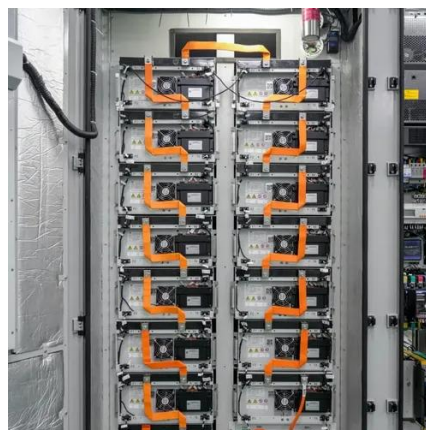

Battery Enclosures & Cabinets

Our battery enclosures can be pole-mounted or ground-mounted and are suitable for indoor and outdoor applications. If you are not sure which enclosure you should choose, please don't ...