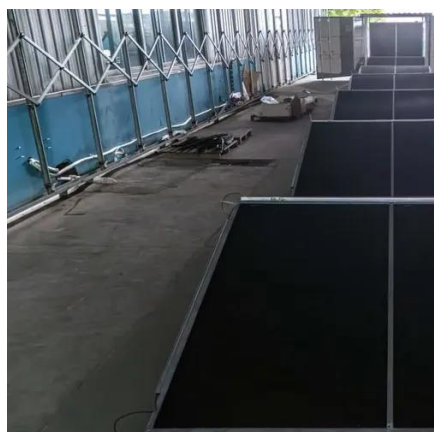

[Renogy 1200W 12V Monocrystalline Solar Cabin Kit , Renogy](#)

This complete package includes all the key components you need for your off-grid setup: high-performance solar panels, batteries, an inverter, wiring, and essential safety accessories, ...