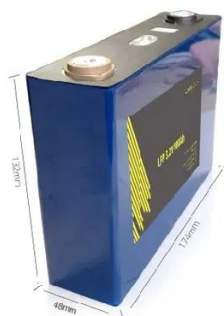

Factory price 3000w inverters in Melbourne