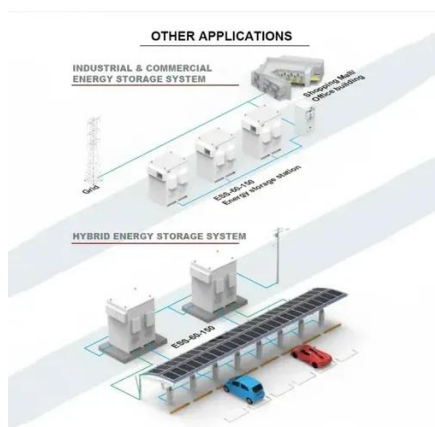

3000W 12v Pure Sine Wave Power Inverter 12V to 240V AC

3000W 12v Pure Sine Wave Power Inverter 12V to 240V AC available on AfterPay. We deliver Australia-wide! - Sydney, Brisbane, Melbourne, Adelaide & Perth. Tax included. Shipping ...