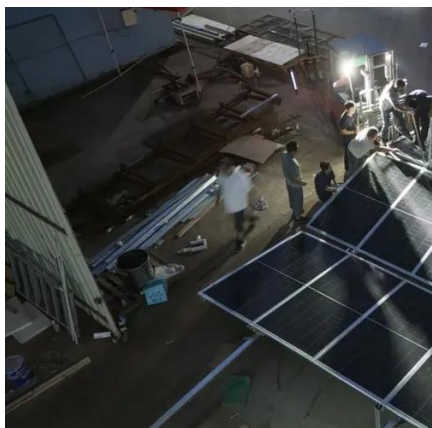

Fire protection uninterruptible power supply logo

Fire protection uninterruptible power supply logo

Person transported to hospital after fire starts in Birmingham

A person was transported to a hospital after a residential structure fire started Wednesday afternoon, according to Birmingham Fire and Rescue Service.