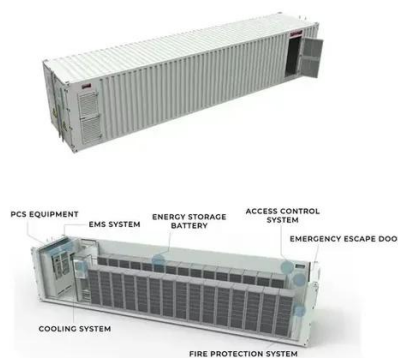

13 Best Ham Radio Base Stations for Emergency Communications ...

Great options await in 2025's top ham radio base stations for emergency comms--discover which model best fits your needs today.