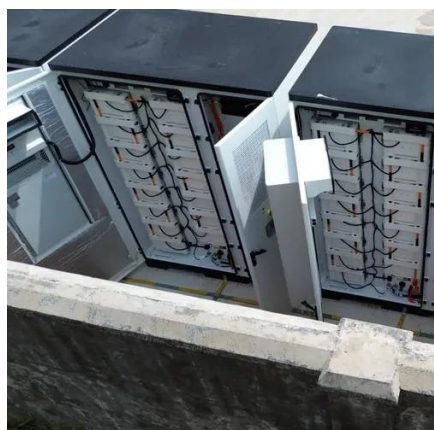

13 Best Ham Radio Base Stations for Emergency Communications ...

Great options await in 2025's top ham radio base stations for emergency comms--discover which model best fits your needs today.