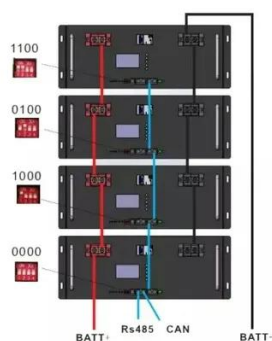

[Solar Panel Size & Dimensions Guide 2025 . Complete Specs](#)

In this comprehensive guide, you'll learn everything you need to know about solar panel sizing, from standard dimensions to weight considerations, helping you determine the ...