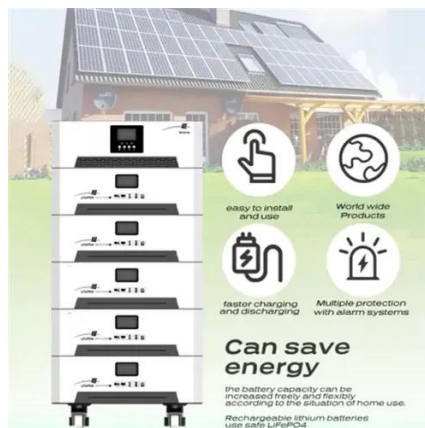

Generac PWRcell EGD-PWRCELL-KIT-A

Check the Generac PWRcell(TM) 9kWh Essentials Plus Package 7.6kW (120/240V Single-Phase) Inverter, Outdoor Cabinet w/ (3) 3.0 kWh Batteries & Solar Accessories ratings before ...