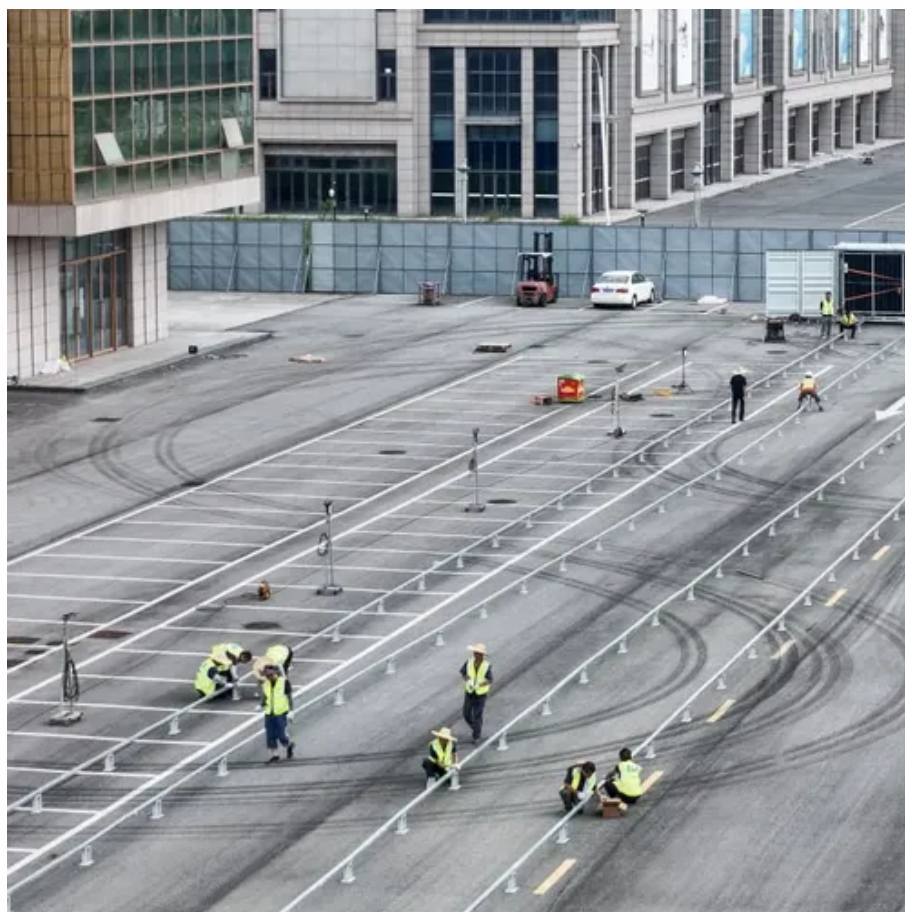

Generator inverter cabinet