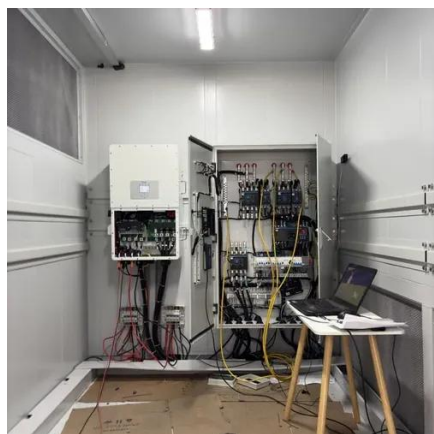

Smart Toaster Ovens

Breville Smart Ovens and Pizza Makers Master many cooking techniques in one countertop oven. From mini and compact toaster oven designs to larger countertop ovens that perfectly roast a ...