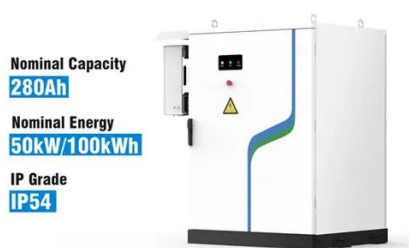

Square D

Shop 1200 Amp, 480 V, Molded Case Circuit Breaker at MSC Direct top provider of high quality products

Circuit Breakers

We carry MCBs, MCCBs, and ELCBs from all major switchgear manufacturers. If you would like more information on the application of ...

[CIRCUIT BREAKERS , Fabian Enterprises Ltd](#)

Need Directions? [Click here to view map.](#)