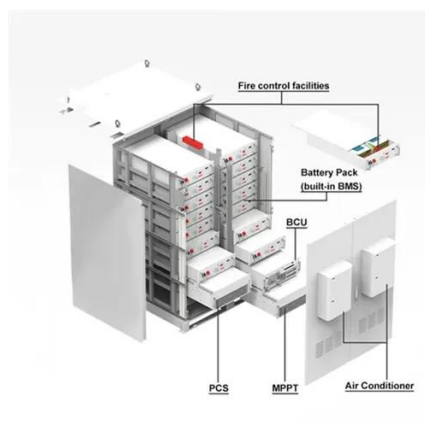

[Amazon : UDPOWER S1200 1190Wh Portable Power Station ...](#)

What makes our products high quality? The UDPOWER brand is more than just its products--it is a commitment to durability, reliability, and cutting-edge performance.