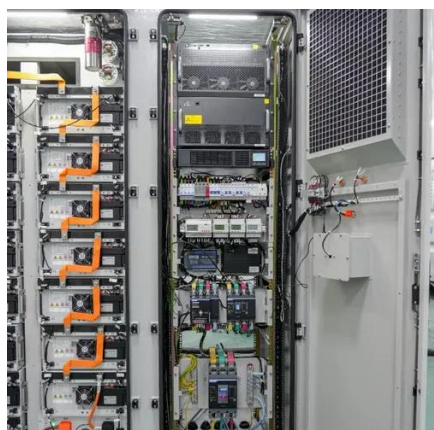

Used Switchgears for sale. Square D equipment & more , Machinio

Search for used switchgears. Find Square D, GE, Siemens, Eaton, Westinghouse, and Schneider Electric for sale on Machinio.